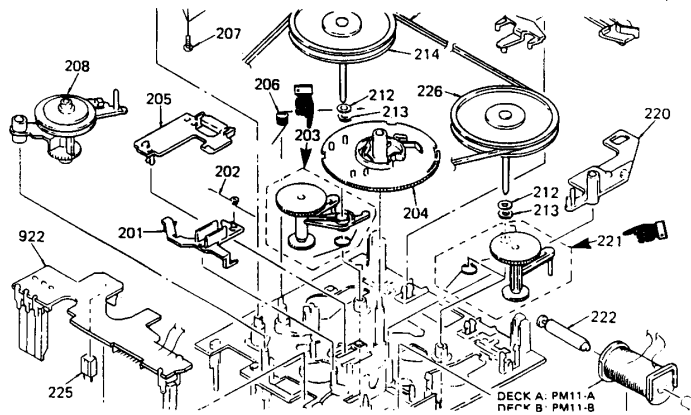

SONY

Hi-Fi Products
Service Bulletin

Model: TC-818M, MHC-3300CD

No. 321

Subject: Clicking Noise

Date: February 10, 1993

Symptom:
(64) Clicking noise in either A or B Decks.

Solution: Please change the following parts with the improved versions. (same part numbers).

REF	DESCRIPTION	PART NUMBER
203	LEVER (TU ARM REV) ASSY	X-3343-406-1
221	LEVER (TU ARM FWD) ASSY	X-3343-405-1

CSA-13 Tape Deck

Reference: FPR-N2546

PRINTED IN U.S.A.
CSA-13193-10